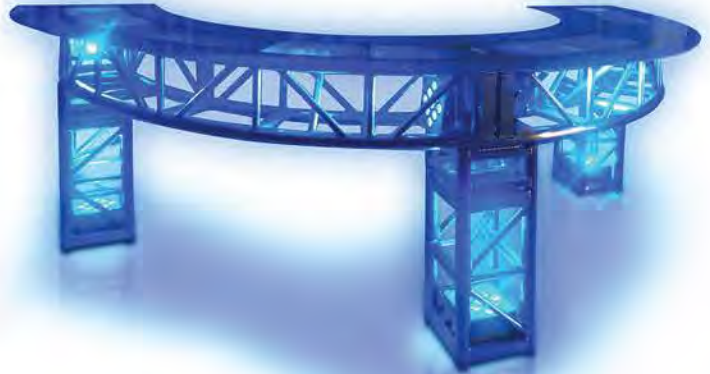

Tendy Bar Stool - Black
Size: 20"W x 21"D x 46.5"H

Bar Furniture | Bars

12 Foot 360 L.E.D. Bar
Size: 144"OD x 42"H

4 Foot L.E.D. Light Up Bar
Size: 48"W x 24"D x 42"H

6 Foot L.E.D. Light Up Bar
Size: 72"W x 24"D x 42"

8 Foot L.E.D. Light Up Bar
Size: 96"W x 24"D x 42"H

L.E.D. Curved Truss Bar
Size: 60"W x 12"D x 42"H

L.E.D. Big Curved Truss Bar
Size: 120"W x 12"D x 42"H

6 Foot Curved L.E.D. Light Up Bar
Size: 72"W x 24"D x 42"H