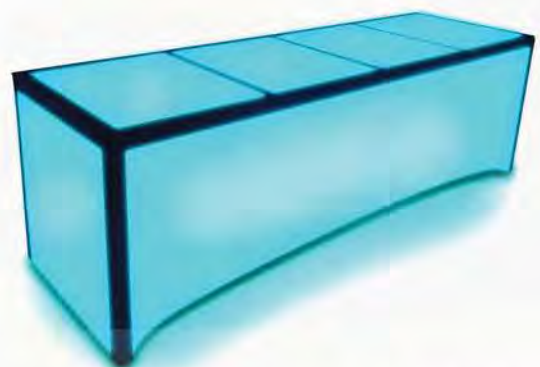

Size: 72"W x 24"D x 42"H

White Acrylic L.E.D. Square Table

Size: 60"W x 60"D x 30"H

White Acrylic L.E.D. Table

Size: 96"W x 40"D x 30"H

Metro Illuminated L.E.D. Bar Table

Size: 96"W x 30"D x 42"H

Metro Illuminated L.E.D. Table

Size: 96"W x 30"D x 30"H

6 Foot L.E.D. Pillar
Size: 18"W x 18"D x 72"H

4 Foot L.E.D. Pillar
Size: 18"W x 18"D x 48"H

8 Foot L.E.D. Pillar
Size: 18"W x 18"D x 96"H

Super L.E.D. Column 1
Size: 24"W x 24"D x 46"H