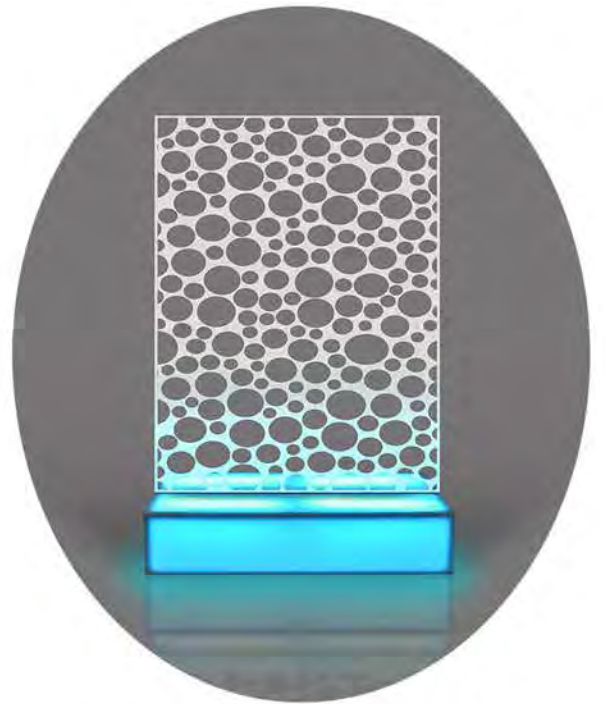

Super L.E.D. Column 2
Size: 24"W x 24"D x 70"H

Super L.E.D. Column 3
Size: 24"W x 24"D x 94"H

Super L.E.D. Column 4
Size: 24"W x 24"D x 118"H

Illuminated Gallery Wall
Size: 48"W x 12"D x 96"H

Bubble Wall Panel
L.E.D. Acrylic Base
Size: 48"W x 24"D x 96"H