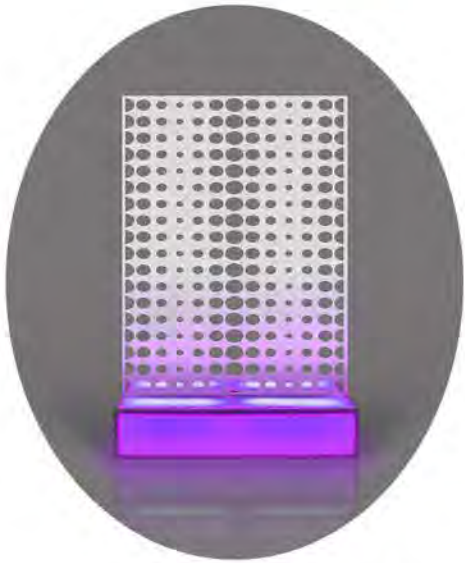

Atom Wall Panel
L.E.D. Acrylic Base
Size: 48" W x 24" D x 96" H